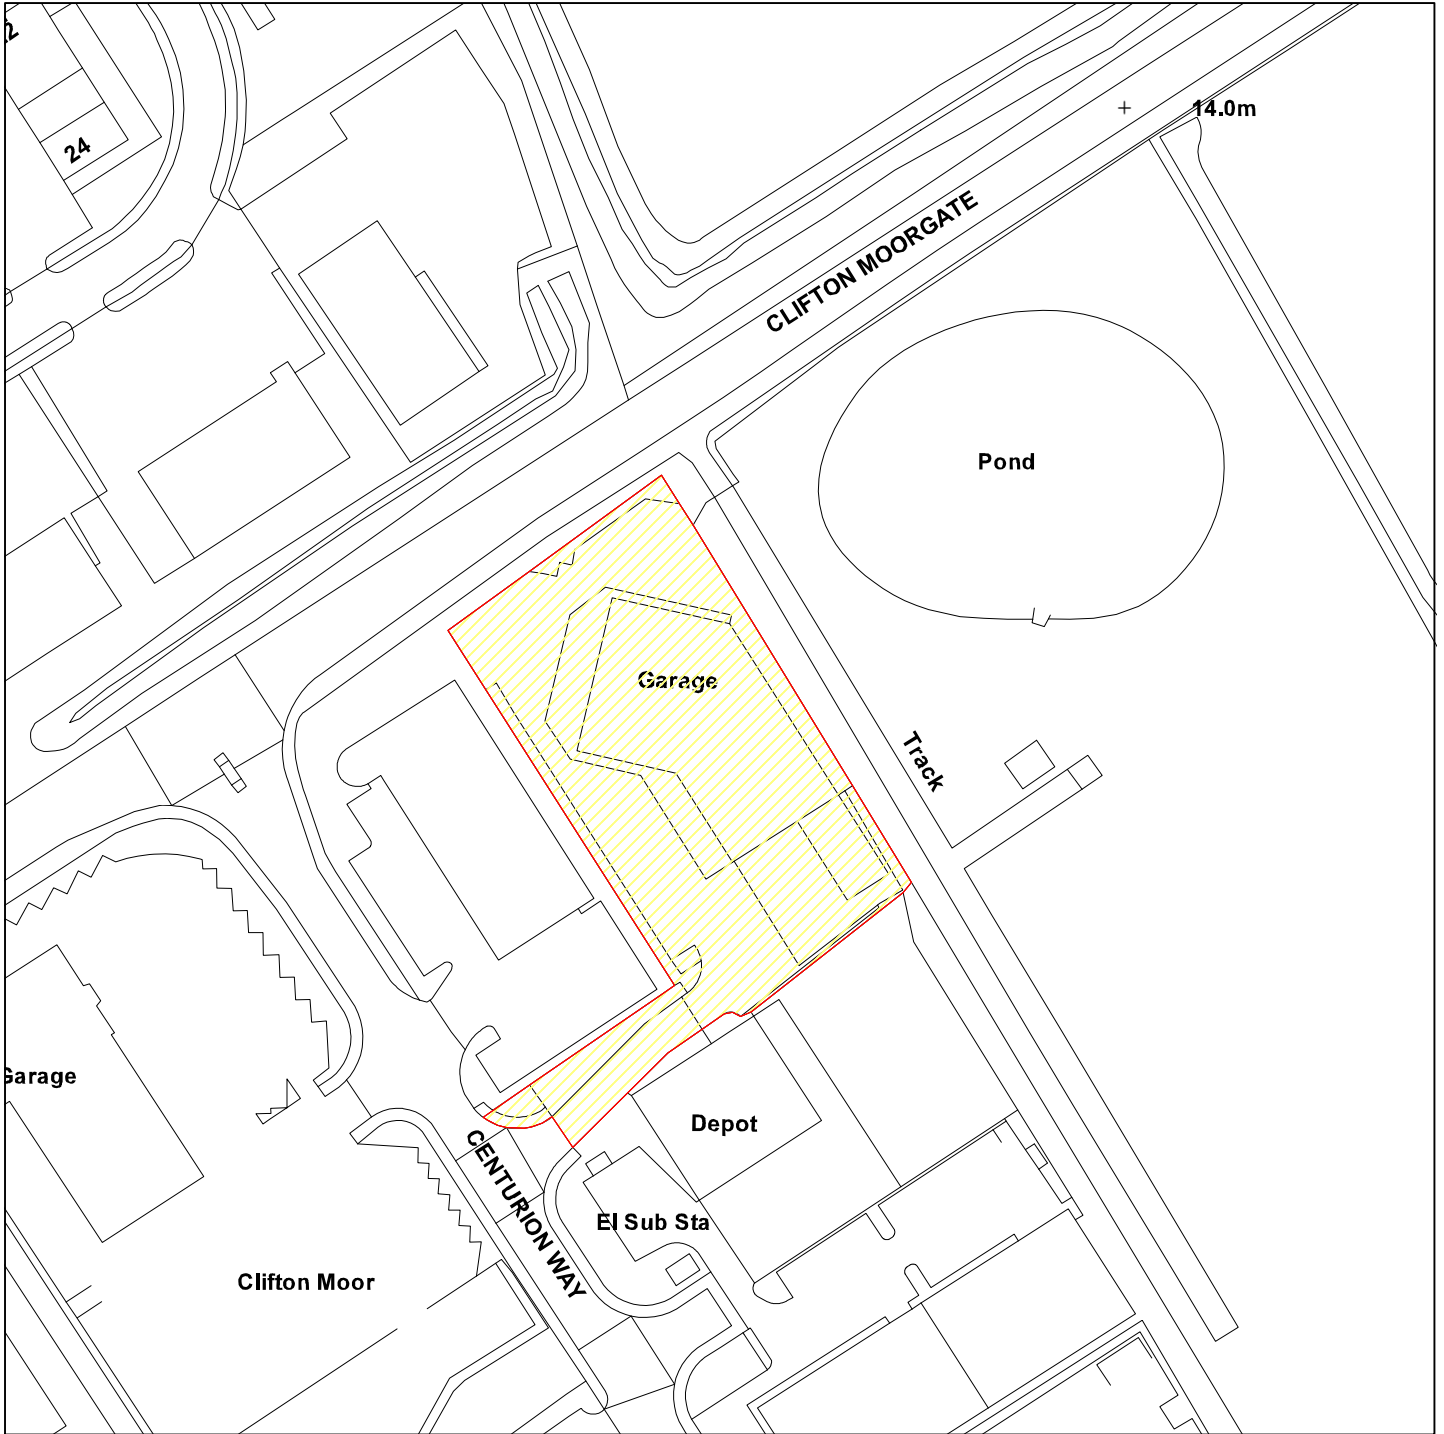

12/02873/FULM

Audi York

Scale : 1:1250

Reproduced from the Ordnance Survey map with the permission of the Controller of Her Majesty's Stationery Office © Crown Copyright 2000.

Unauthorised reproduction infringes Crown Copyright and may lead to prosecution or civil proceedings.

Produced using ESRI (UK)'s MapExplorer 2.0 - <http://www.esriuk.com>

Organisation	City of York Council
Department	Planning and Sustainable Development
Comments	
Date	26 November 2012
SLA Number	Not Set